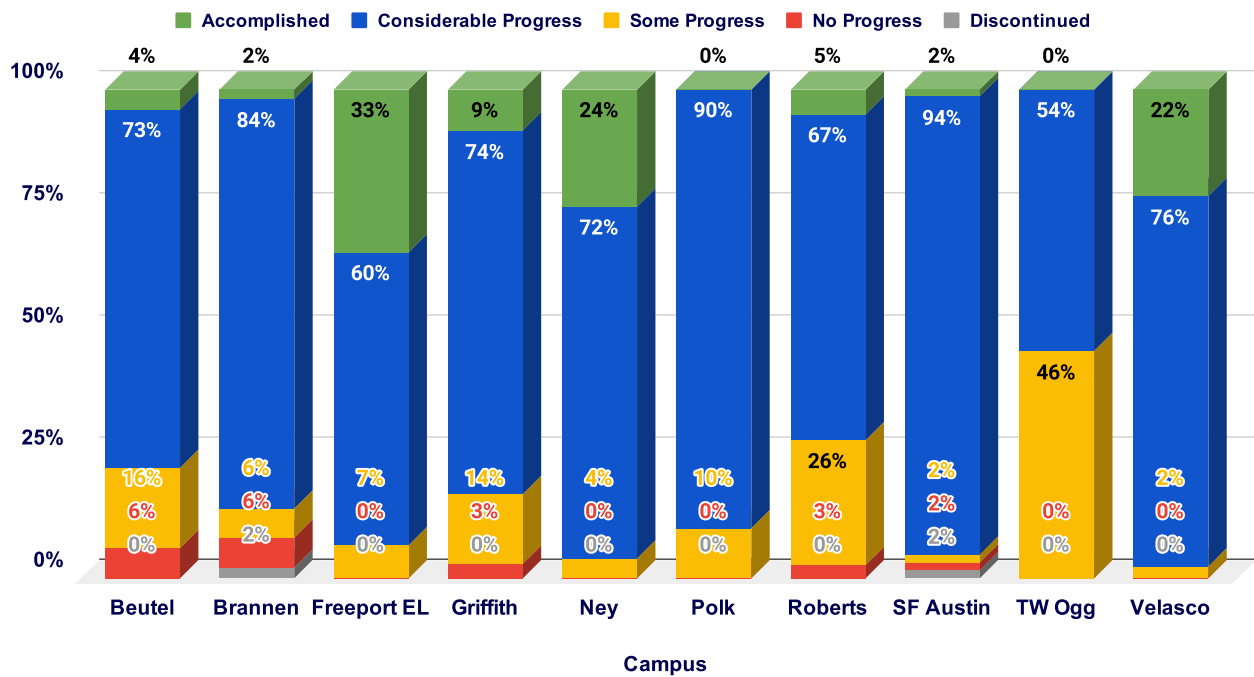

Campus	Discontinued	No Progress	Some Progress	Considerable Progress	Accomplished
Beutel	0%	6%	16%	73%	4%
Brannen	2%	6%	6%	84%	2%
Freeport EL	0%	0%	7%	60%	33%
Griffith	0%	3%	14%	74%	9%
Ney	0%	0%	4%	72%	24%
Polk	0%	0%	10%	90%	0%
Roberts	0%	3%	26%	67%	5%
SF Austin	2%	2%	2%	94%	2%
TW Ogg	0%	0%	46%	54%	0%
Velasco	0%	0%	2%	76%	22%

Elementary Schools Progress

Campus	Discontinued	No Progress	Some Progress	Considerable Progress	Accomplished
BSA	3%	11%	6%	33%	47%
Brazosport HS	5%	2%	34%	57%	2%
Brazoswood HS	0%	0%	82%	18%	0%
Clute IS	0%	2%	10%	39%	49%
Freeport IS	0%	9%	34%	44%	13%
Lake Jackson IS	0%	6%	33%	56%	6%
Lanier MS	0%	0%	9%	77%	14%
LLC-DAEP	0%	8%	20%	48%	20%
Rasco MS	0%	3%	3%	93%	0%